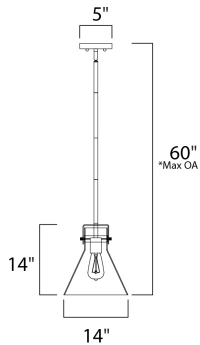

*max overall height

MEASUREMENTS

- DIMENSION : 14" L x 14" W x 14" H
- MAX OAH : 60" OAH
- CANOPY : 5" W x 1" H x 5" L
- HANGING WEIGHT : 6.84 lb

LAMPING

- INPUT VOLTAGE : 120V
- BULB : 1 x 60W Incandescent E26 Medium , 60W Total
- BULB INCLUDED : (Not Included)
- DIMMABLE : Yes